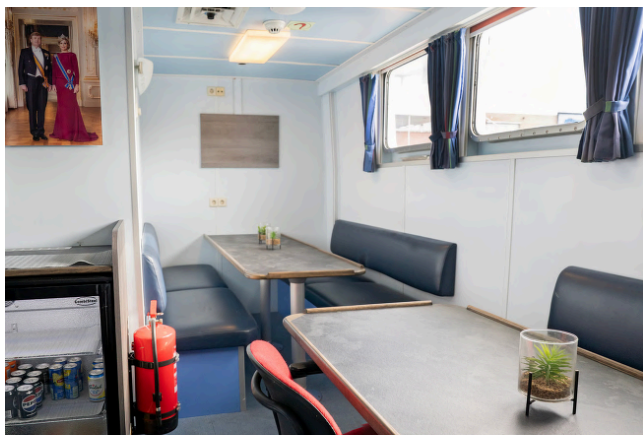

**BRAVEHEART
MARINE**

BRAVEHEART LEGEND

Specifications

MULTIPURPOSE VESSEL

— BRAVEHEART LEGEND —

MAIN FEATURES

| | |
|---------------|-----------------|
| Length | 34.30 meters |
| Breadth | 7.20 meters |
| Draft | 1.60 meter |
| Gross tonnage | 208 tons |
| IMO | 9257292 |
| Flag State | The Netherlands |
| Year of build | 2003 |

GENERAL ARRANGEMENT

MULTIPURPOSE VESSEL EQUIPPED FOR VARIOUS OPERATIONS

- 7 cabins with 12 berths total
- 4 showers
- Survey desk in wheelhouse
- Separate office
- A-frame with electric winch
- ISM: Voluntary SMC certified
- Prepared for fast mobilisation
of additional survey equipment