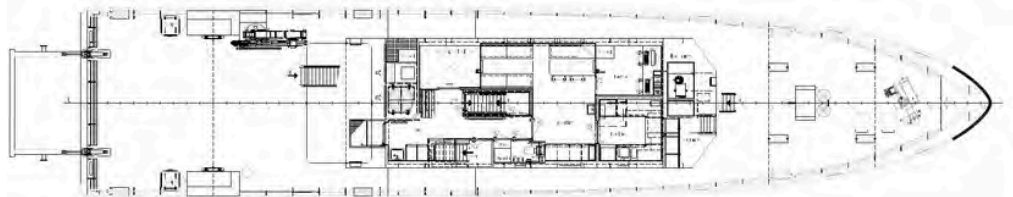

GENERAL ARRANGEMENT

MULTIPURPOSE VESSEL EQUIPPED FOR VARIOUS OPERATIONS

- 7 cabins with 12 berths total
- 4 showers
- Survey desk in wheelhouse
- Separate office
- A-frame with electric winch
- ISM: Voluntary SMC certified
- Prepared for fast mobilisation
  of additional survey equipment

SURVEY EQUIPMENT

Kongsberg EM2040-04
Exail Hydrins
DGNSS Trimble SPS855
SVS & SVP

ENQUIRE TODAY!

info@braveheartmarine.com