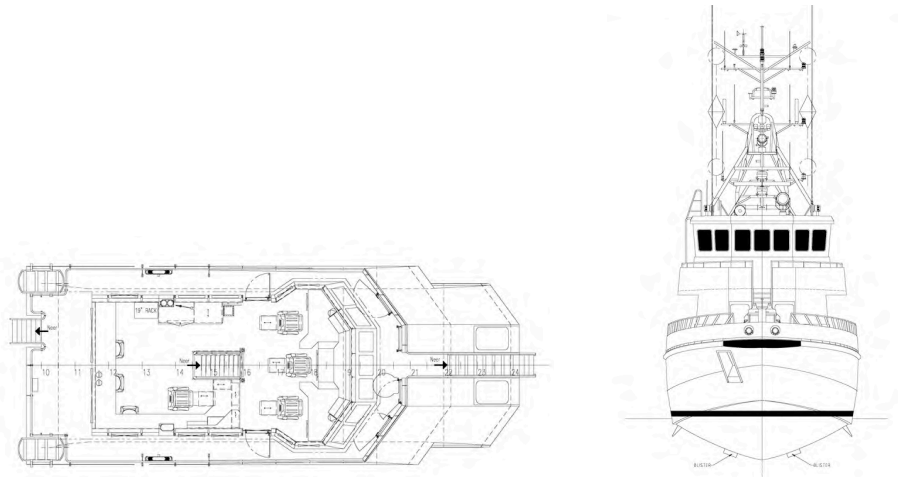

GENERAL ARRANGEMENT

MULTIPURPOSE VESSEL EQUIPPED FOR VARIOUS OPERATIONS

- 7 cabins with 12 berths total
- 4 showers
- Survey desk in wheelhouse
- Separate office
- A-frame with electric winch
- ISM: Voluntary SMC certified
- Prepared for fast mobilisation
  of additional survey equipment

SURVEY EQUIPMENT

Kongsberg EM2040-04
Exail Hydrins
DGNSS Trimble SPS855
SVS & SVP

ENQUIRE TODAY!

info@braveheartmarine.com