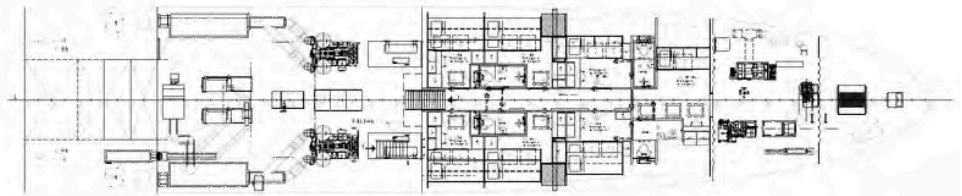

GENERAL ARRANGEMENT

MULTIPURPOSE VESSEL EQUIPPED FOR VARIOUS OPERATIONS

- 7 cabins with 12 berths total
- 4 showers
- Survey desk in wheelhouse
- Separate office
- A-frame with electric winch
- ISM: Voluntary SMC certified
- Prepared for fast mobilisation
  of additional survey equipment

SURVEY EQUIPMENT

Kongsberg EM2040-04
Exail Hydrins
DGNSS Trimble SPS855
SVS & SVP

ENQUIRE TODAY!

info@braveheartmarine.com